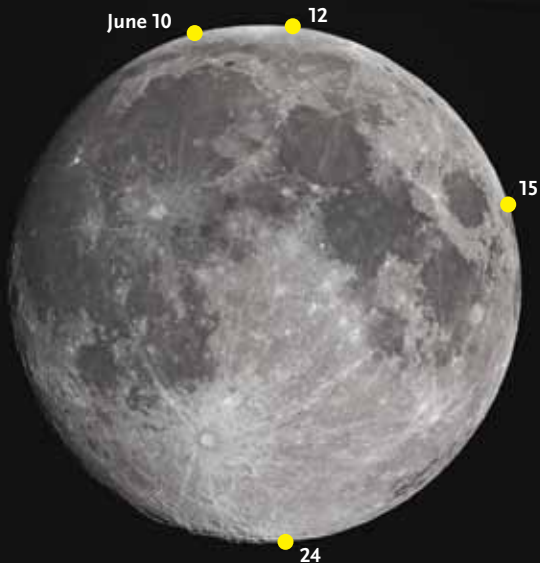

The Moon • June 2011

Phases

New Moon	June 1, 21:03 UT
First quarter	June 9, 2:11 UT
Full Moon	June 15, 20:14 UT
Last quarter	June 23, 11:48 UT

Distances

Perigee	June 12, 2 ^h UT
226,380 miles	diam. 32' 48"
Apogee	June 24, 4 ^h UT
251,560 miles	diam. 29' 31"

Librations

Byrd (crater)	June 10
Nansen (crater)	June 12
Neper (crater)	June 15
Drygalski (crater)	June 24

For key dates, yellow dots indicate what part of the Moon's limb is tipped the most toward Earth by libration under favorable illumination.