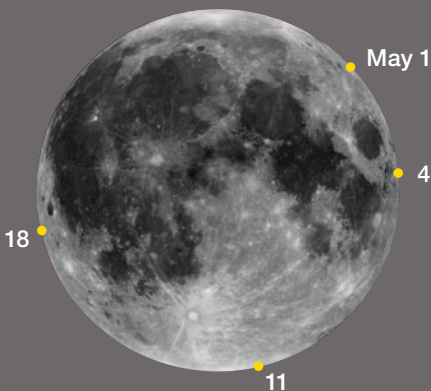

# The Moon • May 2017

Yellow dots indicate which part of the Moon's limb is tipped the most toward Earth by libration.

NASA / LRO

## MOON PHASES

SUN	MON	TUE	WED	THU	FRI	SAT
	1	2	3	4	5	6
7	8	9	10	11	12	13
14	15	16	17	18	19	20
21	22	23	24	25	26	27
28	29	30	31			

## DISTANCES

Apogee  
406,209 km

May 12, 20<sup>h</sup> UT  
Diameter 29' 25"

Perigee  
357,210 km

May 26, 01<sup>h</sup> UT  
Diameter 33' 27"

## FAVORABLE LIBRATIONS

Gauss Crater May 1

Mare Smythii May 4

Boussingault Crater May 11

Montes Cordillera May 18