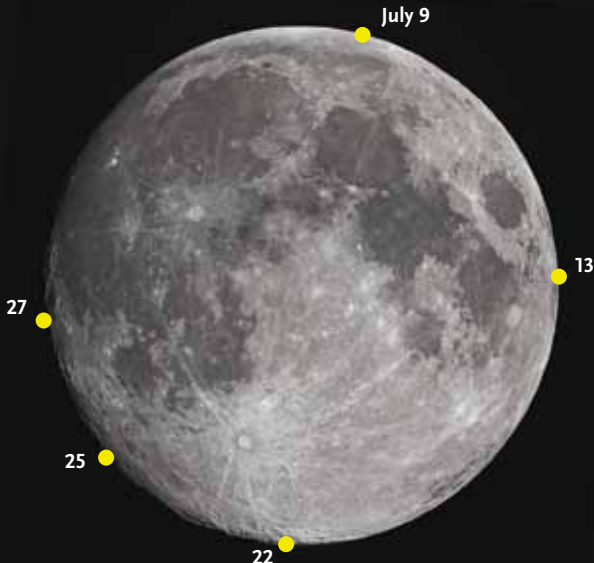

The Moon • July 2011

Phases

New Moon	July 1, 8:54 UT
First quarter	July 8, 6:29 UT
Full Moon	July 15, 6:40 UT
Last quarter	July 23, 5:02 UT
New Moon	July 30, 18:40 UT

Distances

Perigee	July 7, 14 ^h UT
232,557 miles	diam. 31' 55"
Apogee	July 21, 23 ^h UT
252,468 miles	diam. 29' 24"

Librations

Petermann (crater)	July 9
Mare Smythii	July 13
Malapert (crater)	July 22
Baade (crater)	July 25
Lacus Autumni	July 27

S&T: DENNIS DI CICCO

For key dates, yellow dots on the map indicate what part of the Moon's limb is tipped the most toward Earth by libration under favorable illumination.